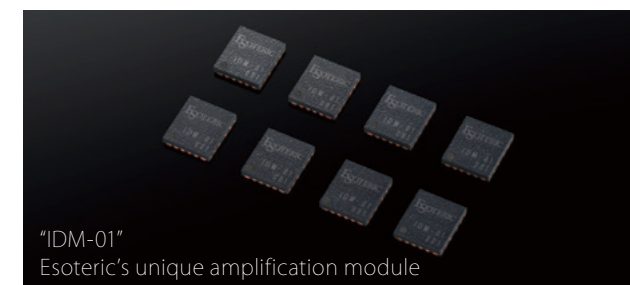

Master Sound Discrete DAC

An Innovation Pioneer

Enhanced Analog Circuit

In pursuit of the original master sound, Esoteric has finally completed a completely in-house designed discrete DAC, the "Master Sound Discrete DAC". All processing is performed by Esoteric's own FPGA algorithms, and the discrete circuit design without the use of conventional DAC ICs ensures that Esoteric's philosophy is carried through to the smallest detail. This highly original new DAC platform, first introduced in the Grandioso D1X, sets a new milestone in the discrete DAC trend in high-end audio, with a sound that expresses the full dynamics and power of music.

In the Grandioso D1X SE and Grandioso K1X SE, the FPGA algorithms and DAC circuit design were retained, but the discrete parts of the analog circuitry were brushed up to achieve an even higher level of sound quality with more vivid live sound, improved aural dynamics, and more organic texture.

"IDM-01"
Esoteric's unique amplification module

The history of the Esoteric brand is the history of the evolution of digital players.

In other words, our tradition, prestige and reputation can only be maintained by continually pushing the boundaries of high quality sound reproduction and remaining at the forefront of innovation. Our engineers, all united in the brand's philosophy, boldly took on this extremely difficult mission: To further improve the already perfect sound quality of the Master Sound Discrete DAC.

In selecting the discrete parts for the analog circuitry of the SE model's DAC, we chose Esoteric's proprietary modules, which did not exist when the original Grandioso D1X and K1X models were introduced. The Grandioso C1X, launched in 2020, uses the IDM-01 amplifier module, specially designed for Esoteric, as the heart of its amplification circuit. The IDM-01 is an amplification module designed entirely in-house, including the selection of materials, circuit patterns and circuit layout. This ensures the same thoroughness of Esoteric's sonic philosophy as that of discrete circuit amplifiers. The extremely short signal path, which takes advantage of integrated circuits, allows music to be amplified dynamically and delicately.

The SE model pursues an even higher level of sound quality through repeated listening tests and careful selection of analog parts, including the IDM-01, analog filter resistors, and capacitors.

As mentioned above, the main upgrade points of the SE models are the new Master Sound Discrete Clock for Digital Player circuitry and the upgraded analog circuitry in the Master Sound Discrete DAC. In addition, several mechanical hardware changes that are key to sound quality are also included.

Esoteric's original Pinpoint foot, which integrates a spike and saucer, has been replaced with a new foot that is not bolted to the lower chassis, but is held in place by the weight of the chassis when installed. By avoiding the stress concentration caused by screwing the Pinpoint foot body into the large surface area of the lower chassis, a more open sound is created.