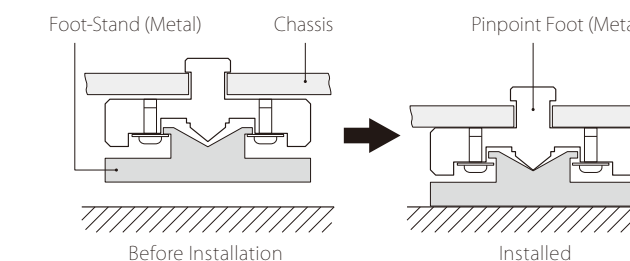

The SE Models' Newly Designed Pinpoint Foot